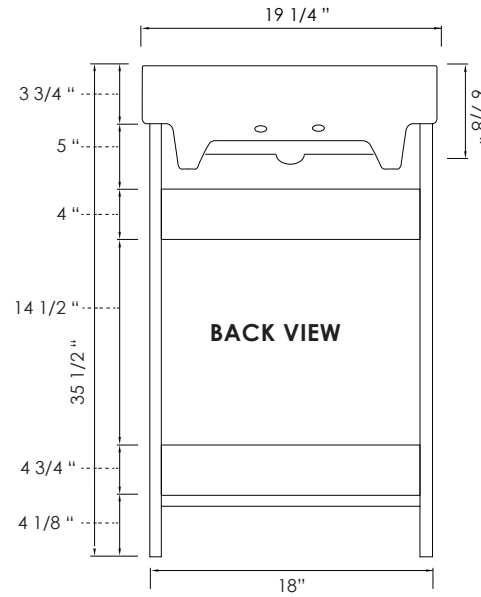

## 18 inch - Marble Sink Specification

## 18 inch - China Sink Specification

## 24 inch - Marble Sink Specification

## 24 inch - China Sink Specification

30 inch - Marble Sink Specification