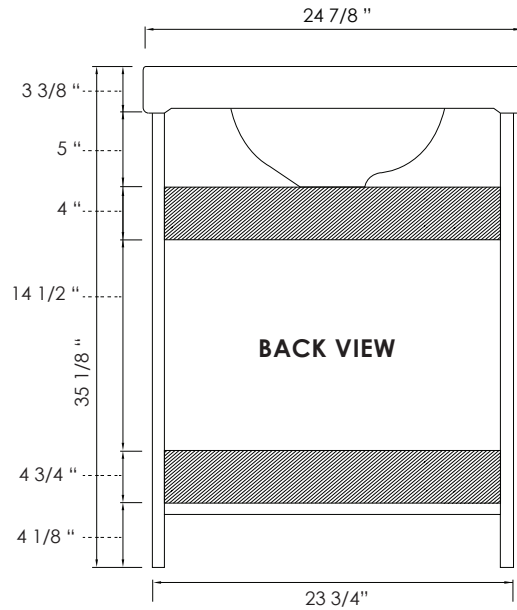

## 18 inch - Marble Sink Specification

## 18 inch - China Sink Specification

## 24 inch - Marble Sink Specification

## 24 inch - China Sink Specification

30 inch - Marble Sink Specification