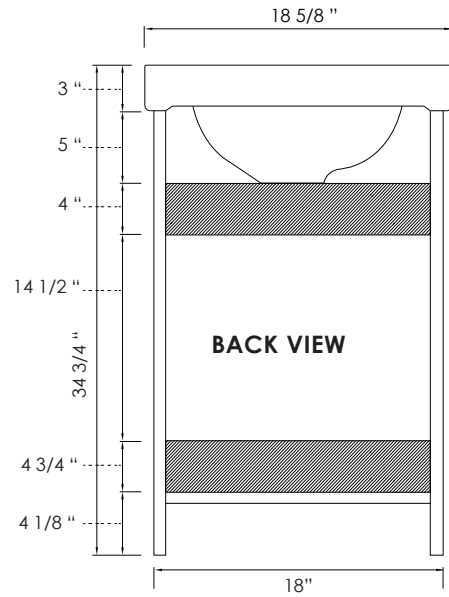

## 18 inch - Marble Sink Specification

## 18 inch - China Sink Specification

## 24 inch - Marble Sink Specification

## 24 inch - China Sink Specification

30 inch - Marble Sink Specification