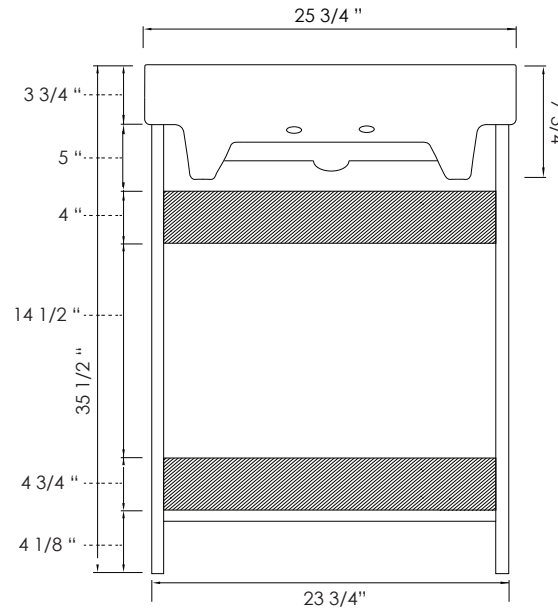

## 18 inch - Marble Sink Specification

## 18 inch - China Sink Specification

## 24 inch - Marble Sink Specification

## 24 inch - China Sink Specification

30 inch - Marble Sink Specification